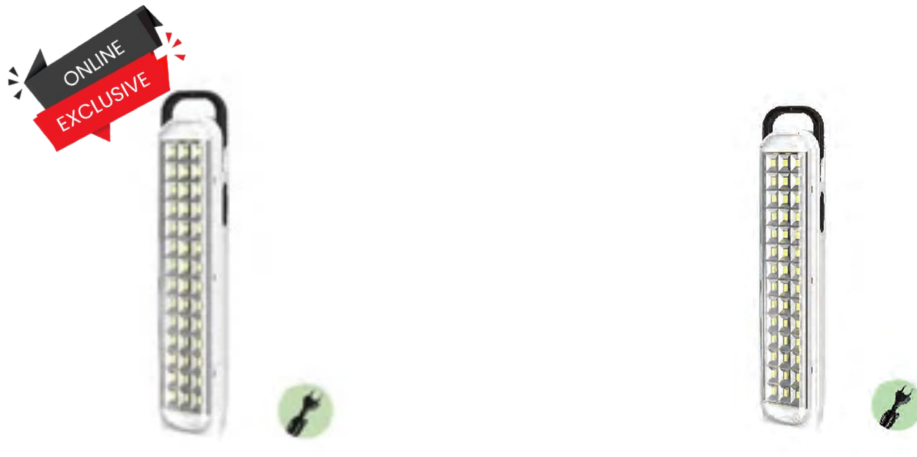

DP Emergency Light

EMERGENCY LIGHT DP-LED714DC

Model No: LPDPEML714DC

Price:

Rs. 4,750

Warranty:

0 (s) manufacturer warranty.

Delivery:

Specifications:

- Brand: DP-EMERGENCY LIGHT

- Category: EMERGENCY LIGHT
- Model: 714DC
- Power: 8.4w
- Type: Rechargeable
- Output: 05 hours

Date: 2025-03-04 04:50