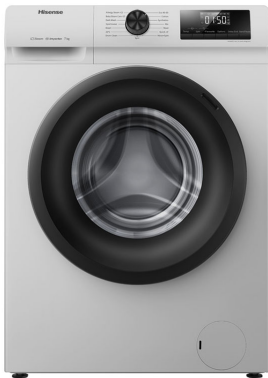

HISENSE BRAND 07KG FULLY AUTOMATIC FRONT-LOADING WASHING MACHINE INVERTER

Model No: HNWMWFQP7012EVMT

Price:

Rs. 203,990

Warranty:

0 (s) manufacturer warranty.

Delivery:

Delivery - Standard 7 Days.

- Delivery Within 7 **Days**.
- For Any Invoice Above Rs.10,000, Free Islandwide Delivery Available.
- For Any Invoice Below Rs.10,000, A Delivery Rate Of Rs.300 Will Be Charged.

Specifications:

- Model: WFQP7012EVMT
- Wash Capacity: 7
- Voltage/Frequency: 220-240/50
- Display Type: LED
- Cabinet Color: Titanium Grey
- Built in/Free standing: Free Standing
- Max Temperature Option (°C): 90
- Max Spin Speed Option.(rpm): 1200
- Spin Speed Option: yes
- Buttons: Push buttons
- Tub/Drum Material: Stainless Steel
- Memory Backup: yes
- Big Size Door Design: 480
- Eco 40-60: yes
- Cotton: yes
- Synthetics: yes
- Mix: yes
- Wool: yes
- Quick 15°C: yes
- Allergy Steam: yes
- Baby Steam Care: yes
- Dark Wash: yes
- Sportswear: yes
- Down: yes
- 20°C: yes
- Rinse+Spin: yes
- Spin: yes
- Drum Clean: yes
- Features: 15 automatic programs Child Lock function Super quick wash Inverter Motor for Less Vibration, Time delay function for your time saving. Self-diagnostic fault-finding Wash time remaining indicator Smart spin imbalance control. Store your favorite washing programs by simply pressing and holding the Favorite button.
- Number Programs: 15
- Inverter: yes
- Drum Pattern: Snowflake
- Steam: yes
- Child Lock: yes
- Favourite: yes
- Delay End: yes
- Net Dimensions WxDxH (mm): 595Ã—465Ã—845