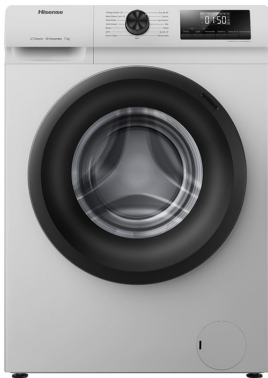

## **HISENSE BRAND 07KG FULLY AUTOMATIC FRONT-LOADING WASHING MACHINE INVERTER**

Model No: HNWMWFQP7012EVMT

### **Specifications:**

---

- Model: WFQP7012EVMT
- Wash Capacity: 7
- Voltage/Frequency: 220-240/50
- Display Type: LED
- Cabinet Color: Titanium Grey
- Built in/Free standing: Free Standing
- Max Temperature Option (°C): 90
- Max Spin Speed Option.(rpm): 1200
- Spin Speed Option: yes
- Buttons: Push buttons
- Tub/Drum Material: Stainless Steel
- Memory Backup: yes
- Big Size Door Design: 480
- Eco 40-60: yes
- Cotton: yes
- Synthetics: yes
- Mix: yes
- Wool: yes
- Quick 15min: yes
- Allergy Steam: yes
- Baby Steam Care: yes
- Dark Wash: yes
- Sportswear: yes
- Down: yes
- 20°C: yes
- Rinse+Spin: yes
- Spin: yes
- Drum Clean: yes
- Features: 15 automatic programs Child Lock function Super quick wash Inverter Motor for Less Vibration, Time delay function for your time saving. Self-diagnostic fault-finding Wash time remaining indicator Smart spin imbalance control. Store your favorite washing programs by simply pressing and holding the Favorite button.
- Number Programs: 15
- Inverter: yes
- Drum Pattern: Snowflake
- Steam: yes
- Child Lock: yes
- Favourite: yes
- Delay End: yes
- Net Dimensions WxDxH (mm): 595Ã—465Ã—845