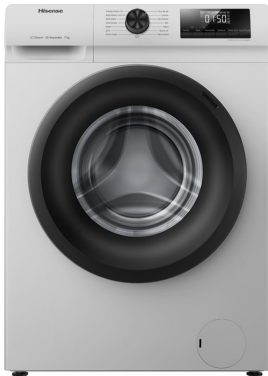

HISENSE BRAND 07KG FULLY AUTOMATIC FRONT-LOADING WASHING MACHINE INVERTER

Model No: HNWMWFQP7012EVMT

Price:

Rs. 149,990

Warranty:

0 (s) manufacturer warranty.

Delivery:

Delivery - Standard 7 Days.

- Free Island wide Delivery Available.

Specifications:

- Model: WFQP7012EVMT

- Wash Capacity: 7
- Voltage/Frequency: 220-240/50
- Display Type: LED
- Cabinet Color: Titanium Grey
- Built in/Free standing: Free Standing
- Max Temperature Option (°C): 90
- Max Spin Speed Option.(rpm): 1200
- Spin Speed Option: yes
- Buttons: Push buttons
- Tub/Drum Material: Stainless Steel
- Memory Backup: yes
- Big Size Door Design: 480
- Eco 40-60: yes
- Cotton: yes
- Synthetics: yes
- Mix: yes
- Wool: yes
- Quick 15min: yes
- Allergy Steam: yes
- Baby Steam Care: yes
- Dark Wash: yes
- Sportswear: yes
- Down: yes
- 20min: yes
- Rinse+Spin: yes
- Spin: yes
- Drum Clean: yes
- Features: 15 automatic programs Child Lock function Super quick wash Inverter Motor for Less Vibration, Time delay function for your time saving. Self-diagnostic fault-finding Wash time remaining indicator Smart spin imbalance control. Store your favorite washing programs by simply pressing and holding the Favorite button.
- Number Programs: 15
- Inverter: yes
- Drum Pattern: Snowflake
- Steam: yes
- Child Lock: yes
- Favourite: yes
- Delay End: yes
- Net Dimensions WxDxH (mm): 595—465—845