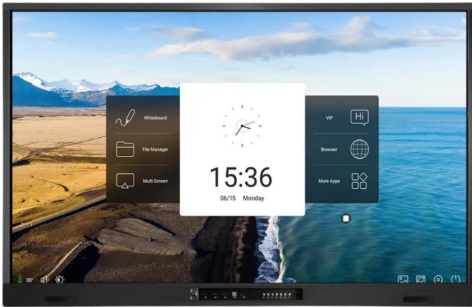

EIBOARD 65" Interactive Flat Panel

Model No: EIBITACCFC65PNL

Price:

Rs. 375,990

Delivery:

Delivery - Standard 3 To 5 Working Days.

- Delivery Within 3 Working Days For Colombo And Suburbs, 5 Working Days For Other Locations.
- For Any Invoice Up To Rs.9,999, A Delivery Rate Of Rs.500 Will Be Charged.
- For Any Invoice From Rs.10,000 To 19,999, A Delivery Rate Of Rs.700 Will Be Charged.
- For Any Invoice From Rs.20,000 To 49,999, A Delivery Rate Of Rs.900 Will Be Charged.
- For Any Invoice From Rs.50,000 To 99,999, A Delivery Rate Of Rs.1200 Will Be Charged.
- For Any Invoice From Rs.100,000 To 149,999, A Delivery Rate Of Rs.1500 Will Be Charged.
- For Any Invoice From Rs.150,000 And Above, A Delivery Rate Of Rs.2000 Will Be Charged.