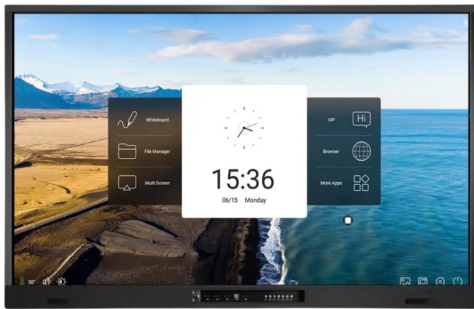

EIBOARD 65" Interactive Flat Panel

Model No: EIBITACCFC65PNL

Price:

Rs. 375,990

Delivery:

Delivery - Standard 3 To 5 Working Days.

- Delivery Within 3 Working Days For Colombo And Suburbs, 5 Working Days For Other Locations.
- For Any Invoice Up To Rs.9,999, A Delivery Rate Of Rs.500 Will Be Charged.
- For Any Invoice From Rs.10,000 To 19,999, A Delivery Rate Of Rs.700 Will Be Charged.
- For Any Invoice From Rs.20,000 To 49,999, A Delivery Rate Of Rs.900 Will Be Charged.
- For Any Invoice From Rs.50,000 To 99,999, A Delivery Rate Of Rs.1200 Will Be Charged.
- For Any Invoice From Rs.100,000 To 149,999, A Delivery Rate Of Rs.1500 Will Be Charged.
- For Any Invoice From Rs.150,000 And Above, A Delivery Rate Of Rs.2000 Will Be Charged.