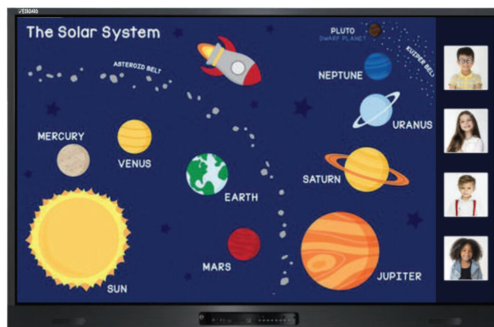

EIBOARD 65" Interactive Flat Panel

Model No: EIBITACCFC65PNL

Price:

Rs. 375,990

Delivery:

Delivery - Standard 3 To 5 Working Days.

- Delivery Within 3 Working Days For Colombo And Suburbs, 5 Working Days For Other Locations.
- For Any Invoice Up To Rs.9,999, A Delivery Rate Of Rs.500 Will Be Charged.
- For Any Invoice From Rs.10,000 To 19,999, A Delivery Rate Of Rs.700 Will Be Charged.
- For Any Invoice From Rs.20,000 To 49,999, A Delivery Rate Of Rs.900 Will Be Charged.
- For Any Invoice From Rs.50,000 To 99,999, A Delivery Rate Of Rs.1200 Will Be Charged.
- For Any Invoice From Rs.100,000 To 149,999, A Delivery Rate Of Rs.1500 Will Be Charged.
- For Any Invoice From Rs.150,000 And Above, A Delivery Rate Of Rs.2000 Will Be Charged.