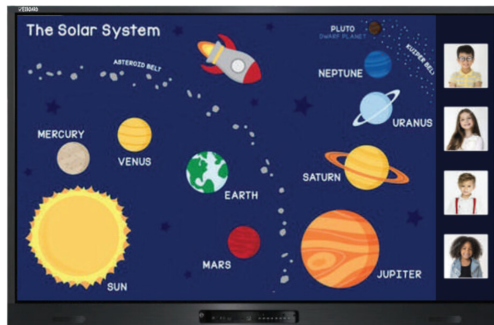

EIBOARD 65" Interactive Flat Panel

Model No: EIBITACCFC65PNL

Price:

Rs. 375,990

Delivery:

Delivery - Standard 3 To 5 Working Days.

- Delivery Within 3 Working Days For Colombo And Suburbs, 5 Working Days For Other Locations.
- For Any Invoice Up To Rs.9,999, A Delivery Rate Of Rs.500 Will Be Charged.
- For Any Invoice From Rs.10,000 To 19,999, A Delivery Rate Of Rs.700 Will Be Charged.
- For Any Invoice From Rs.20,000 To 49,999, A Delivery Rate Of Rs.900 Will Be Charged.
- For Any Invoice From Rs.50,000 To 99,999, A Delivery Rate Of Rs.1200 Will Be Charged.
- For Any Invoice From Rs.100,000 To 149,999, A Delivery Rate Of Rs.1500 Will Be Charged.
- For Any Invoice From Rs.150,000 And Above, A Delivery Rate Of Rs.2000 Will Be Charged.